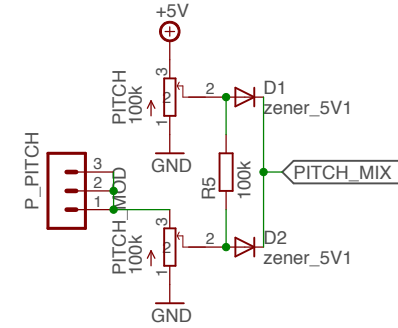

# KASTLE v1.1 Schematics

MOUNT-PAD-ROUND3.2  
H1