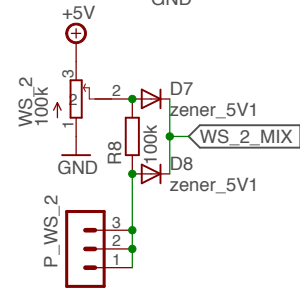

# KASTLE v1.1 Schematics

MOUNT-PAD-ROUND3.2  
H1