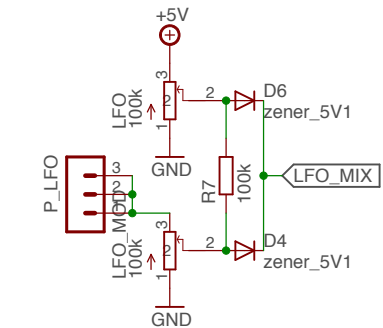

# KASTLE v1.1 Schematics

MOUNT-PAD-ROUND3.2  
H1