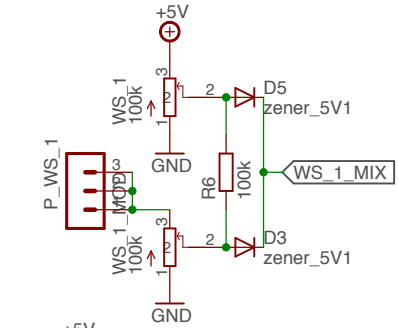

# KASTLE v1.1 Schematics

MOUNT-PAD-ROUND3.2  
H1