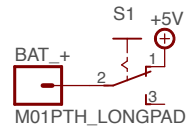

# KASTLE v1.1 Schematics

MOUNT-PAD-ROUND3.2  
H1