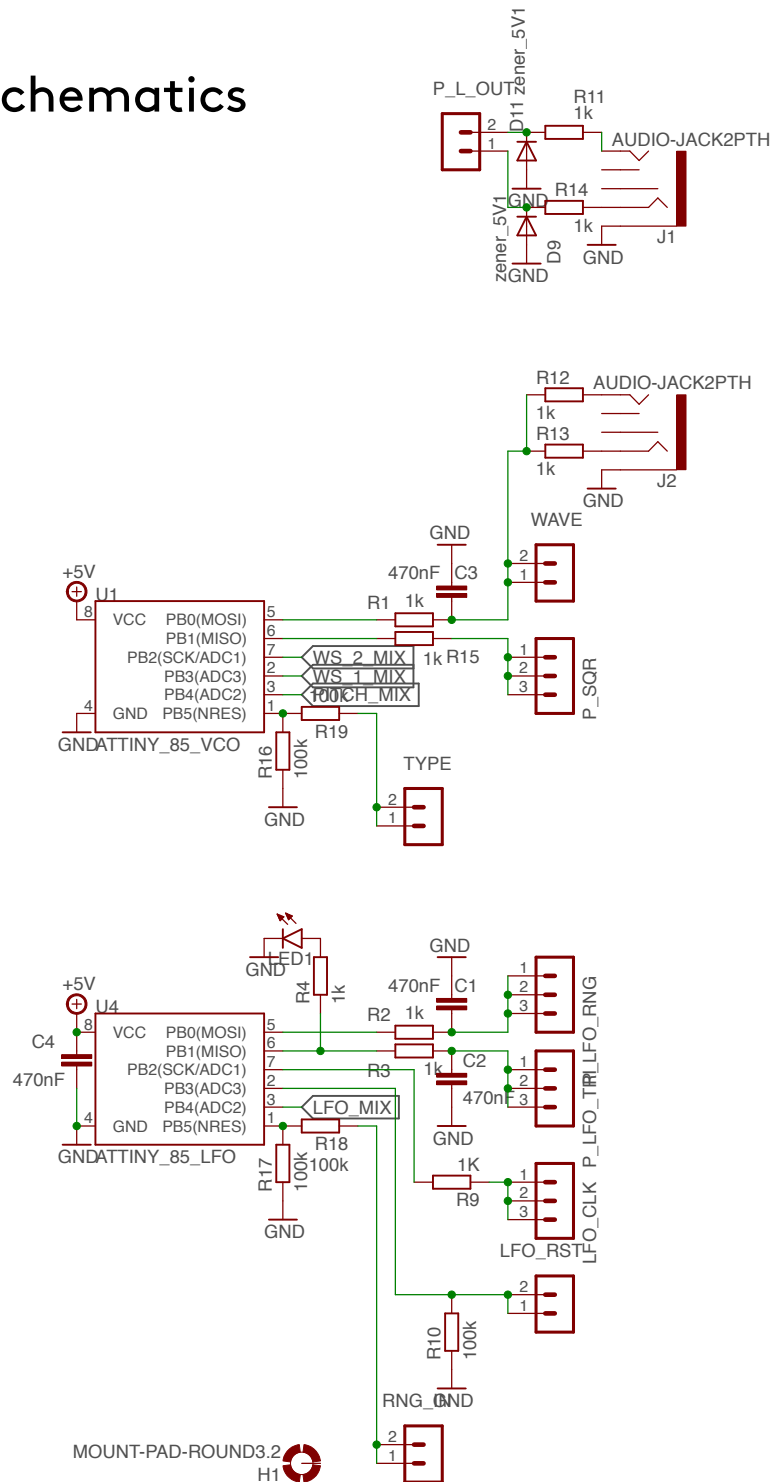

# KASTLE v1.1 Schematics

MOUNT-PAD-ROUND3.2  
H1